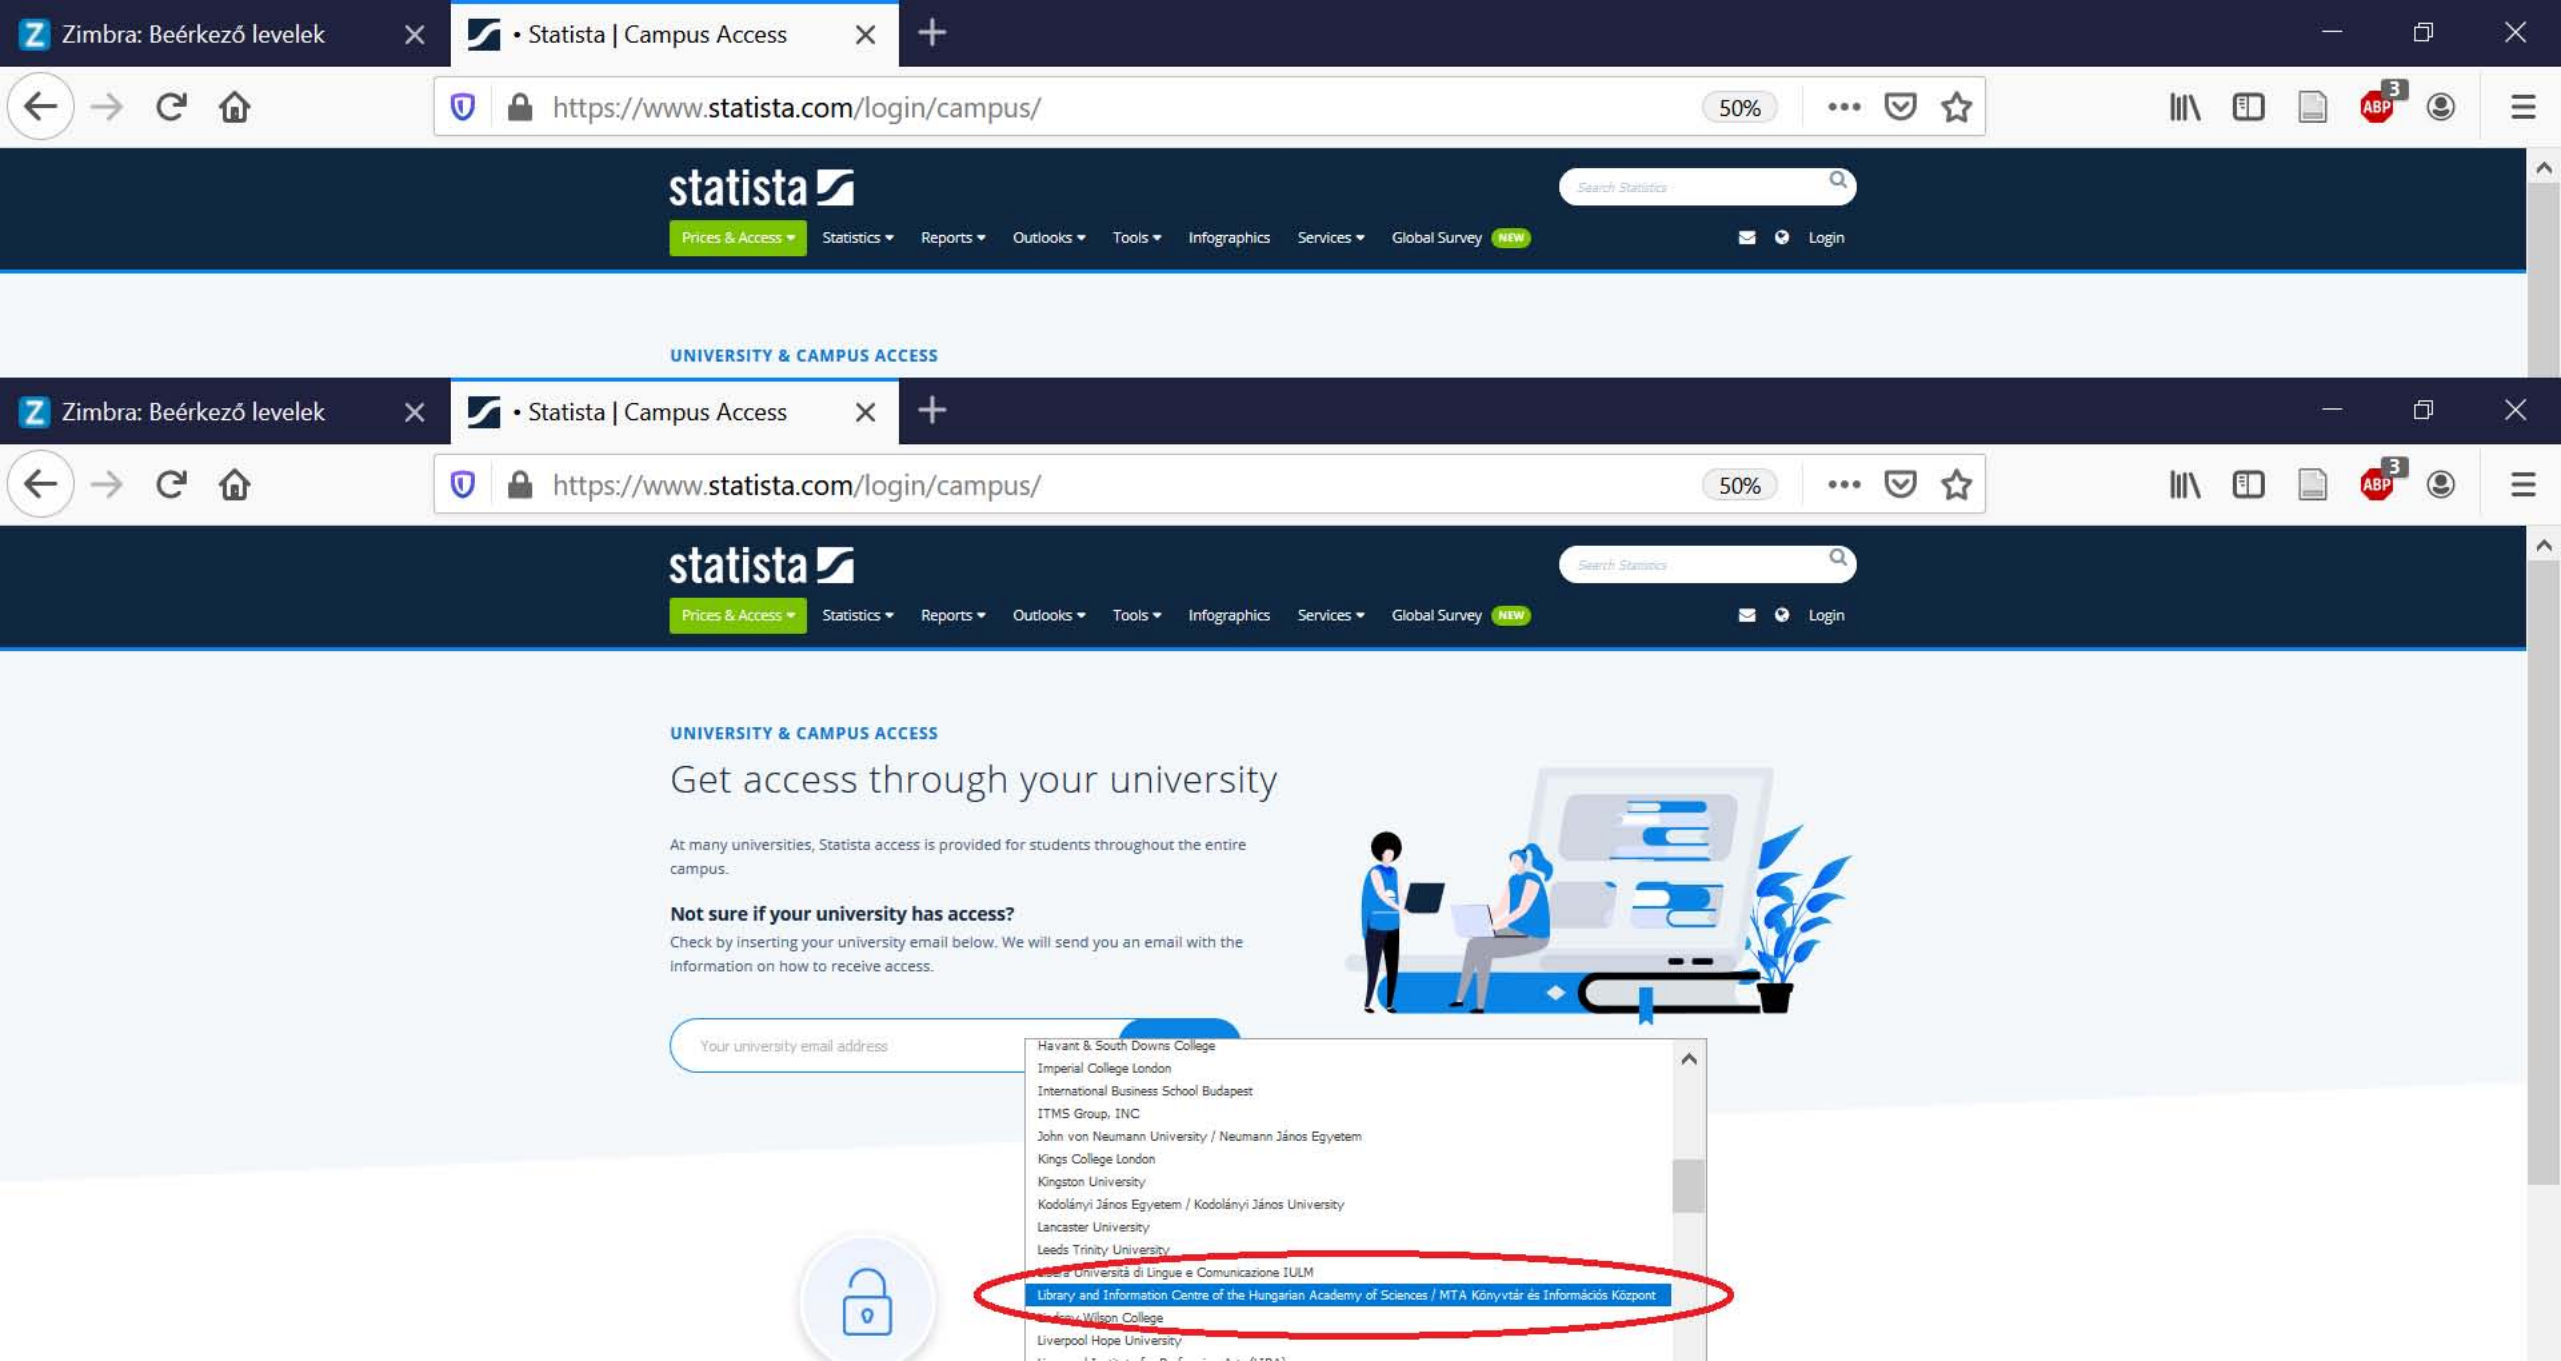

UNIVERSITY & CAMPUS ACCESS

UNIVERSITY & CAMPUS ACCESS

Get access through your university

At many universities, Statista access is provided for students throughout the entire campus.

Not sure if your university has access?

Check by inserting your university email below. We will send you an email with the information on how to receive access.

Your university email address

- Havant & South Downs College
- Imperial College London
- International Business School Budapest
- ITMS Group, INC
- John von Neumann University / Neumann János Egyetem
- Kings College London
- Kingston University
- Kodolányi János Egyetem / Kodolányi János University
- Lancaster University
- Leeds Trinity University
- Libera Università di Lingue e Comunicazione IULM
- **Library and Information Centre of the Hungarian Academy of Sciences / MTA Könyvtár és Információs Központ**
- London Wilson College
- Liverpool Hope University
- Liverpool Hope University